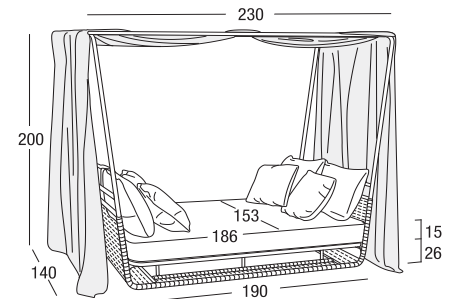

Design: Santiago Sevillano
Product: Canopied daybed
Sizes: **cm 230x153x200h (90,5"x60"x79"h)**
seat **cm 26h (10"h)**
with cushion **cm 41h (16"h)**

FEATURES

Frame: Aluminum
Polyester powder coating

Glides: Nylon PA 6

Net weight unit 95

Gross weight unit 120,5

Packages per unit 5

Packages sizes cm 80x144x24h
cm 27x180x11h
cm 156x191x23h
cm 90x110x32h
cm 144x217x16h

Packages volume m³ 1,84

Stackable NO

FINISHING

UV, marine environment, scratch resistant